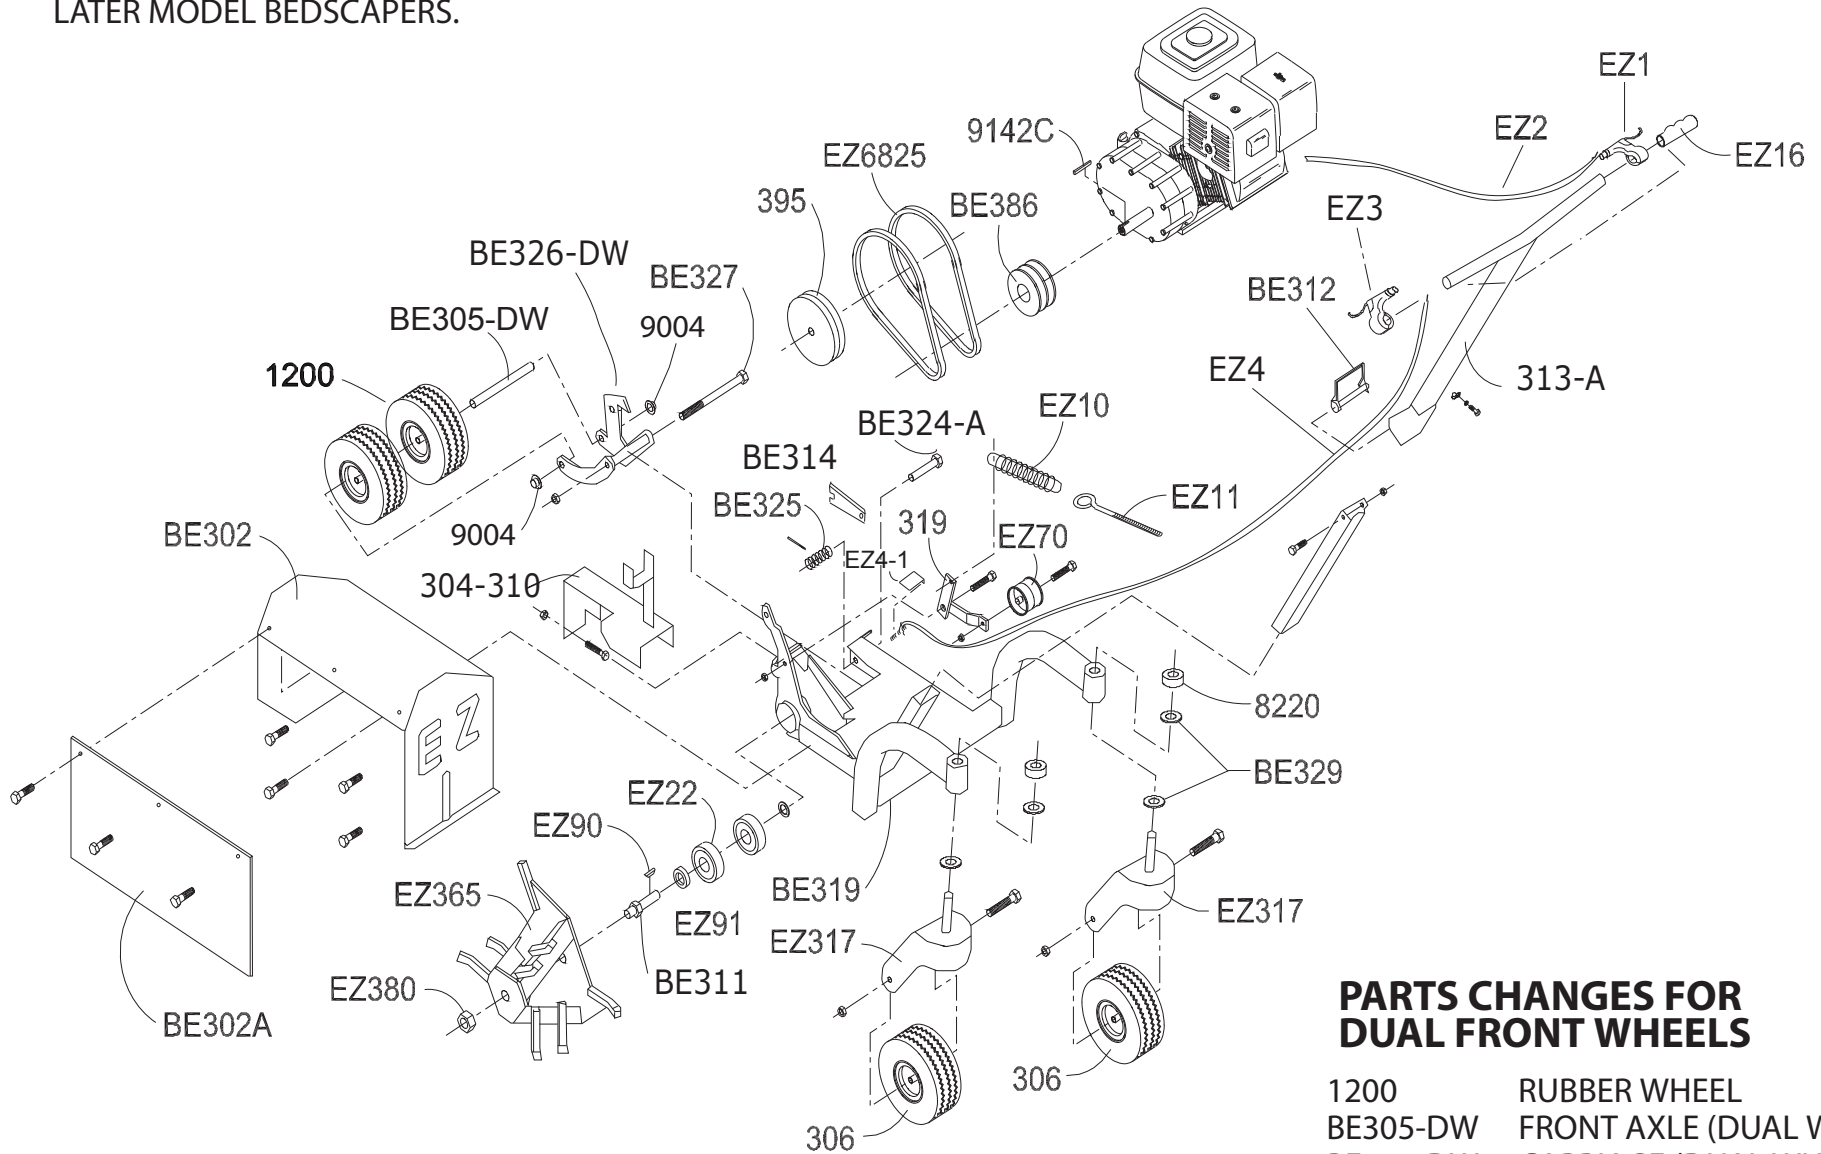

# ATTENTION!!!

PLEASE KEEP THIS INSERT TO REFERENCE THE CHANGE IN DESIGN ON 2006 AND LATER MODEL BEDSCAPERS.

## PARTS CHANGES FOR DUAL FRONT WHEELS

- |          |                         |
|----------|-------------------------|
| 1200     | RUBBER WHEEL            |
| BE305-DW | FRONT AXLE (DUAL WHEEL) |
| BE326-DW | CARRIAGE (DUAL WHEEL)   |
| EZ4-1    | CABLE ELBOW COVER       |
| 9004     | PUSH CAP                |